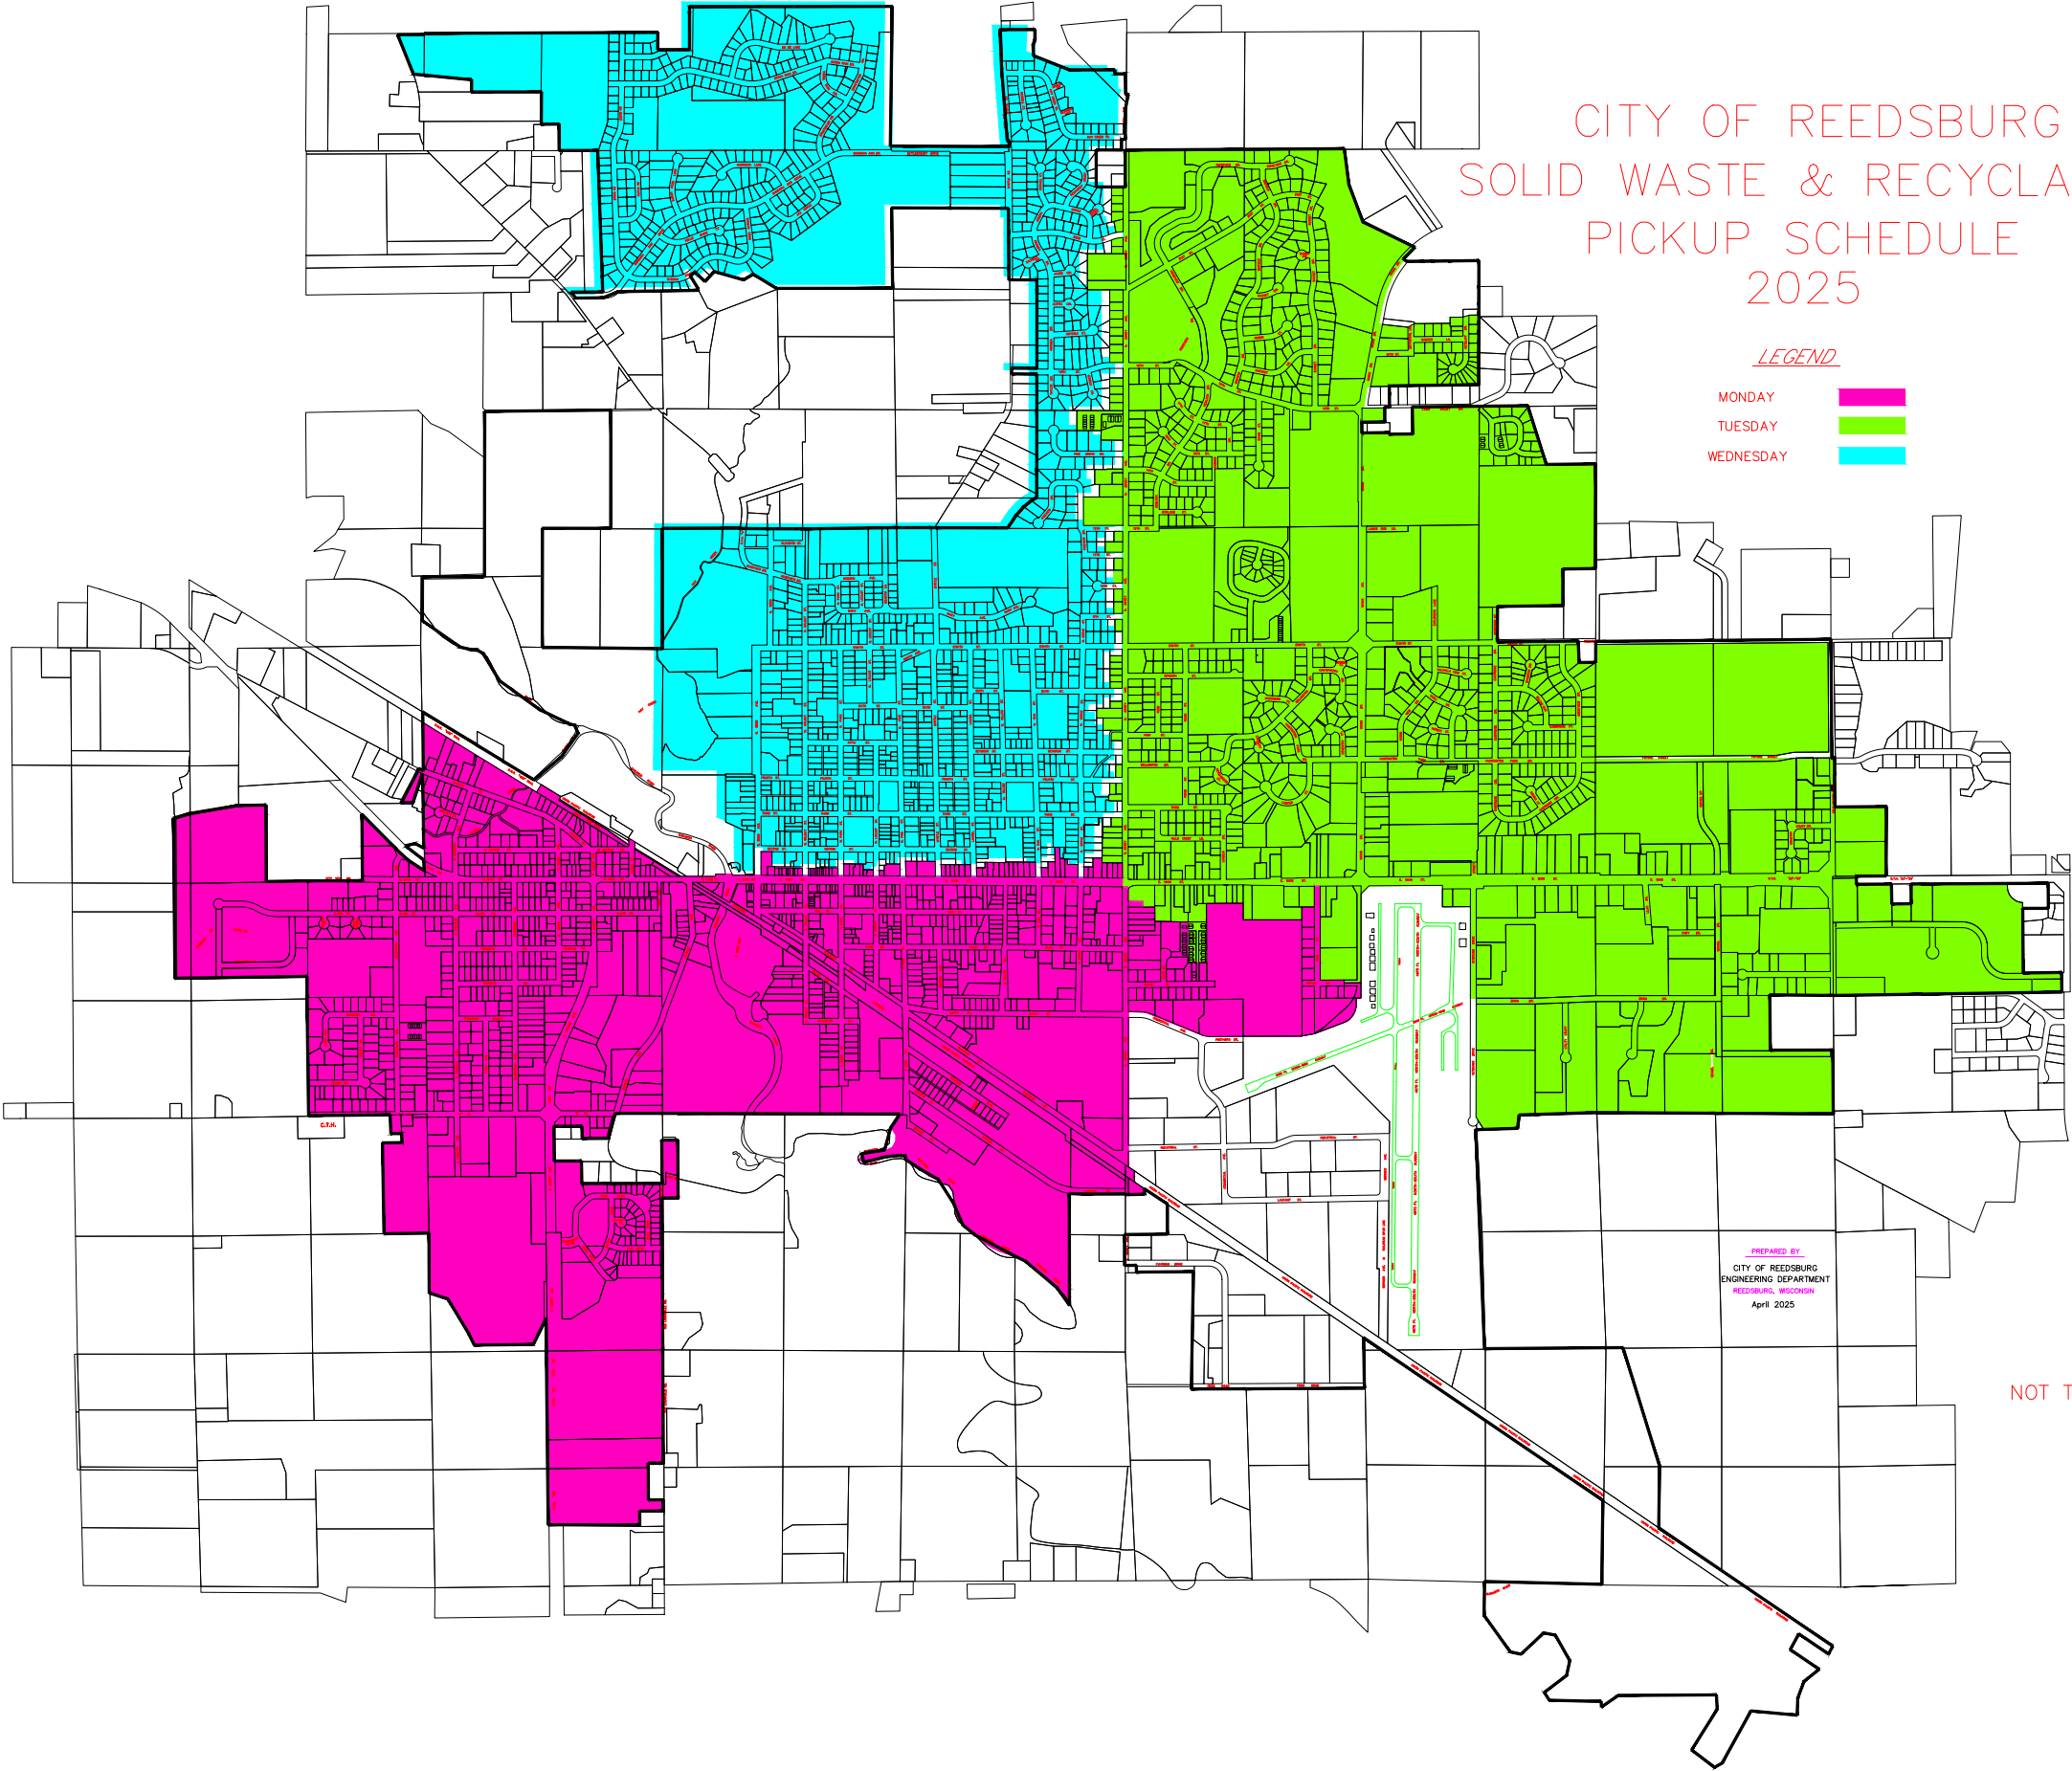

CITY OF REEDSBURG
SOLID WASTE & RECYCLABLE
PICKUP SCHEDULE
2025

LEGEND

- MONDAY
- TUESDAY
- WEDNESDAY

NOT TO SCALE